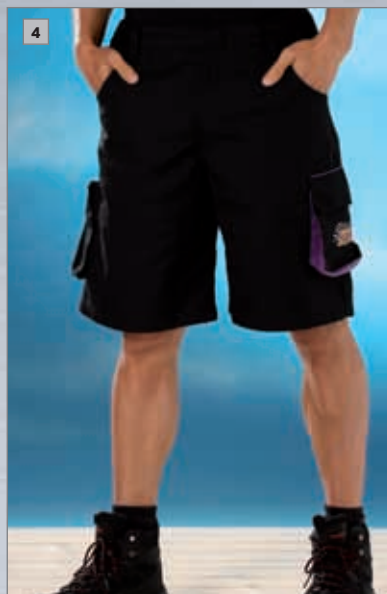

KW COLLECTION

Work Wear